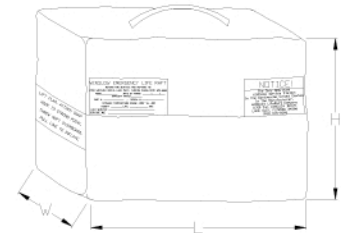

NOT TO SCALE