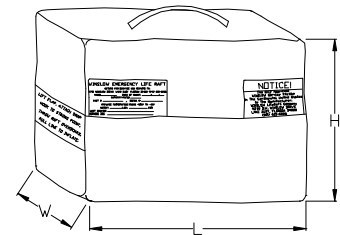

NOT TO SCALE

Standard Survival Equipment Includes:

- ✂ Standard Bellows Topping Up Pump w/ Adapter
- ✂ Raft Knife

WINSLOW Model #	Rated Capacity	Dimensions				Weight	
		H	x	W	x		L
40SLRR	4	8"	x	14"	x	16"	16 lbs
60SLRR	6	8"	x	15"	x	20"	23 lbs
80SLRR	8	9"	x	16"	x	21"	28 lbs

Weights Are Approximate

Optional (\$175.00) RescuePack™ Survival Equipment Package:

- ✂ Repair Kit (Includes: Repair Tape, Repair Clamp (3") & 2 PRV Plugs w/ Tether)
- ✂ Collapsible Bailer Bucket w/ Handle
- ✂ Sponges
- ✂ Paddles w/ Retro Reflective Segments
- ✂ Signal Mirror (2" x 3")
- ✂ USCG/SOLAS Whistle
- ✂ Extended Life Flashlight (Sealed Case)
- ✂ Hand Held Locator Flares
- ✂ Orange Smoke Signal
- ✂ Utility Knife (SS Lockback)
- ✂ Survival Manual