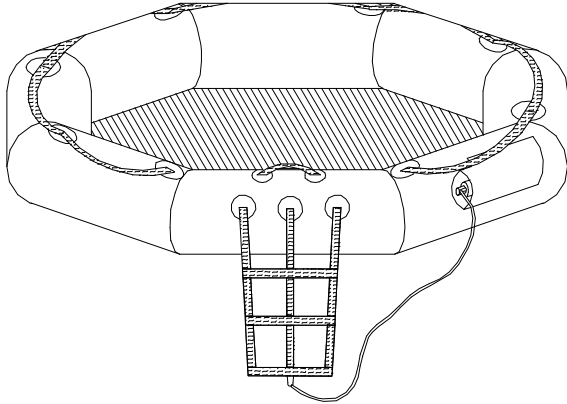

Super-Light™ RescueRaft™

STANDARD EQUIPMENT Includes:

- ? CO₂/N₂ Inflation System w/ Oversized Buoyancy Tube
- ? 3 Rung Boarding Ladder
- ? Bowed Boarding Assist Handle
- ? Water Activated Survivor Locator Light
- ? Auto-Deploying Conical Drogue (Sea-Anchor) w/ 25' Line & Anti-Foul Swivels
- ? 35' Painter Line w/ Quick-Release Fittings
- ? Unidirectional Retro/Radar Reflective Segment
- ? Unidirectional Retro Reflective Segments
- ? 1" Lifeline
- ? Pressure Relief Valve
- ? Topping-Up Valve
- ? Urethane Valve

NOT TO SCALE

Standard Survival Equipment Includes:

- ✂ Standard Bellows Topping Up Pump w/ Adapter
- ✂ Raft Knife

WINSLOW Model #	Rated Capacity	Dimensions				Weight	
		H	x	W	x		L
40SLRR	4	8"	x	14"	x	16"	16 lbs
60SLRR	6	8"	x	15"	x	20"	23 lbs
80SLRR	8	9"	x	16"	x	21"	28 lbs

Fixed Life Raft Equipment	
	Ballast - Standard Size - Per Bag
	Ballast - Cape Horn Series - Per Bag
	Inside Boarding Ladder
	Boarding Platform
Life Raft Pack Options	
	Valise - Additional Handles (Set of Two)
	Valise Custom Dimensional Packing
	Ultima Wrap™ Vacuum Seal (3 yr. Protection)
Repair Equipment	
	Repair Clamp, Mil Spec - 3" (Additional)
	Repair Clamp, Mil Spec - 5"