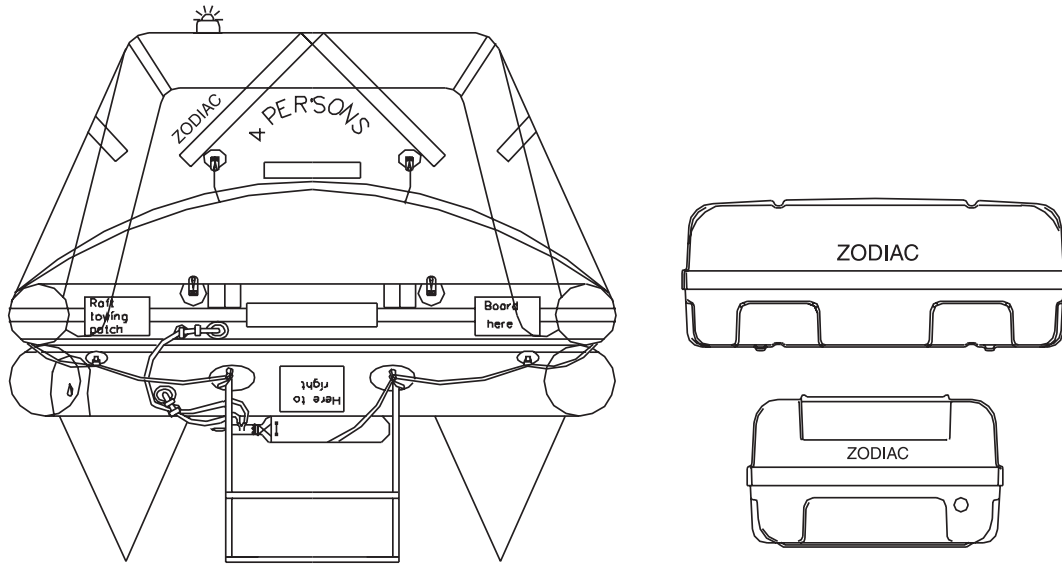

**Built
for Life!**

ZODIAC COASTAL LIFERAFTS

ZODIAC EXTENDED SERVICE (TRANSPORT CANADA APPROVED)

FEATURES: Zodiac's patented extended service liferafts provide up to 2.5 years (30 months) between the service intervals, providing savings to vessel owners and operators. An additional benefit of the extended service pack is that the liferaft does not have to be removed, transported and re-installed annually.

These durable liferafts have been designed for commercial passenger carrying vessels which are required to carry a liferaft. Unique features of this range are the availability of a low profile container and the protective pouch the liferaft is packed in, providing the extended service benefit. Available in 4, 6 and 8 person sizes.

- Extended service up to 30 months between service intervals.
- Reduced handling-benefits owner/operators by reducing costs.
- Available in sizes from 4 – 8 person capacity.
- Transport Canada approved.
- Packed in a watertight, sealed protective pouch, providing better protection from the harsh marine conditions.
- Thermo bonded polyurethane construction.
- Extensive service station network.
- Dual buoyancy chambers.

LEAFLET SHEET

INFO